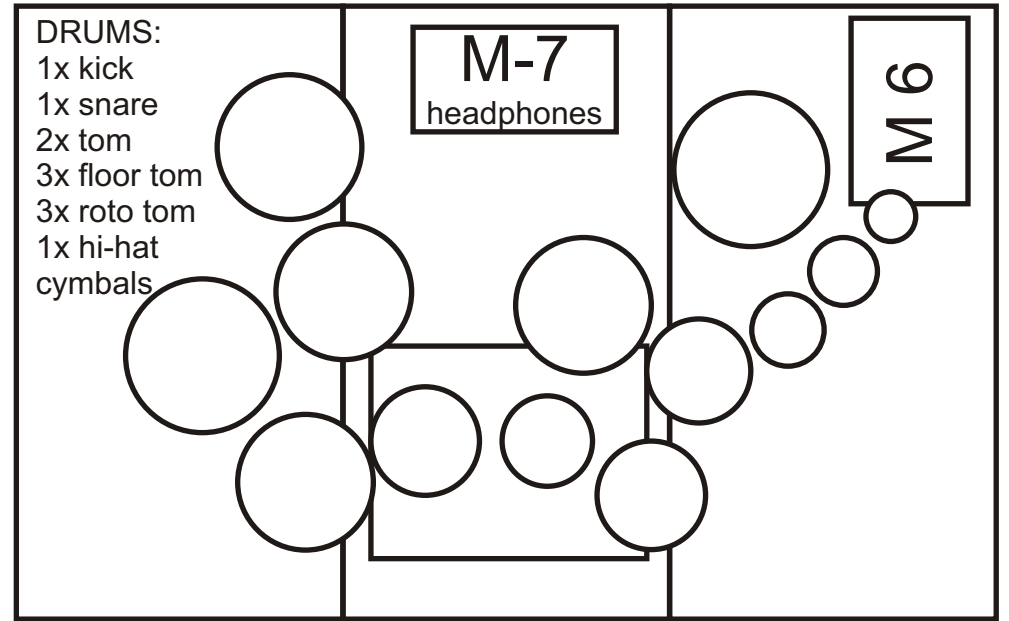

RIZER 2x2m

RIZER 3x2m

SAX
wireless - own

VOC

VOC

M 4

~ 220 V

BASS